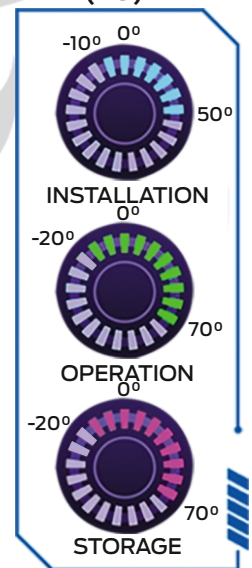

1. ### CUSTOMIZED OPTIONS
2. Single mode and Multimode Fibres
   - Messenger wire : Steel wire / Bunched
   - KRP / Steel wire / FRP embedded strength member
   - Desired Sheath Colour

OUTDOOR DROP CABLE								
TYPE	FIBRE COUNT	DIAMETER (MM)	WEIGHT (KG/KM)	TENSILE STRENGTH (N)		CRUSH	BENDING RADIUS	
				I	O		I	O
2F	2	(2.1 X 5.2) ± 0.2	18 ± 2	600	300	2000N / 10CM	20MM	32MM
4F	4	(2.1 X 5.2) ± 0.2	18 ± 2					

I - INSTALLATION   O - OPERATIONAL   D - CABLE DIAMETER

TEMPERATURE PERFORMANCE (°C)