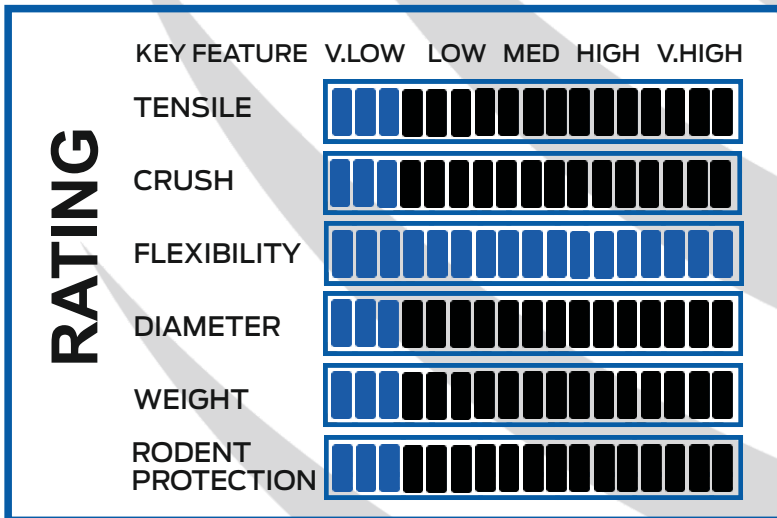

FIG. 8 OUTDOOR DROP

Indoor & Outdoor Aerial Short Span LAN & FTTX Last Mile

- ### CUSTOMIZED OPTIONS
- Single mode and Multimode Fibres
 - Messenger wire : Steel wire / Bunched
 - KRP / Steel wire / FRP embedded strength member
 - Desired Sheath Colour

OUTDOOR DROP CABLE								
TYPE	FIBRE COUNT	DIAMETER (MM)	WEIGHT (KG/KM)	TENSILE STRENGTH (N)		CRUSH	BENDING RADIUS	
				I	O		I	O
2F	2	(2.1 X 5.2) ± 0.2	18 ± 2	600	300	2000N / 10CM	20MM	32MM
4F	4	(2.1 X 5.2) ± 0.2	18 ± 2					