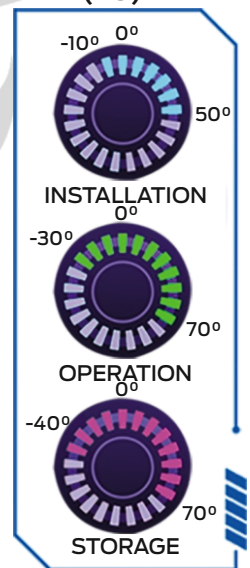

TEMPERATURE PERFORMANCE (°C)

STANDARD COMPLIANCE

IEC 60794 EIA/TIA ITU-T EN187000 RUS 1755.900 CPR ROHS