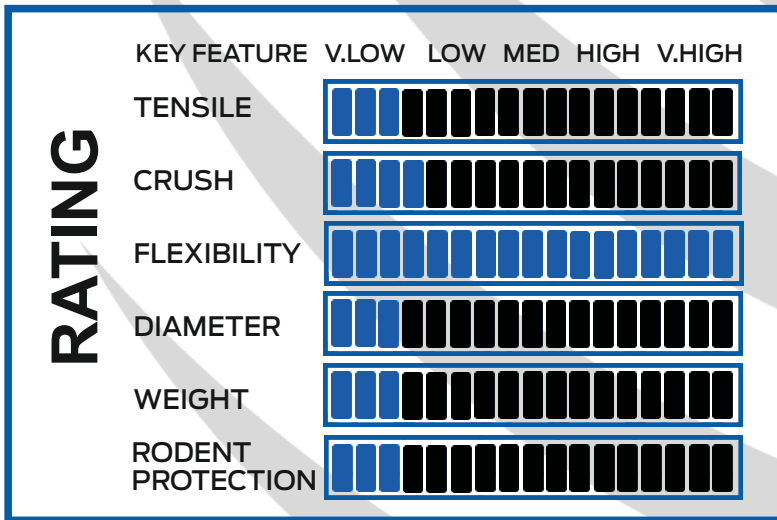

SIMPLEX OFC

Indoor Distribution Branching in High Rises Pig Tails Patch Cords LAN & FTTX

- ### CUSTOMIZED OPTIONS
- Single mode and Multimode Fibres
 - Desired Sheath Colour
 - Sheath in PU/PVC/LSZH
 - Tight Buffering in Nylon - 12 / LSZH / PVC

SIMPLEX								
TYPE	FIBRE COUNT	DIAMETER (MM)	WEIGHT (KG/KM)	TENSILE STRENGTH (N)		CRUSH	BENDING RADIUS	
				I	O		I	O
1F	1	2.0 ± 0.3	3.0 ± 1	100	50	400N	10D	20D
1F	1	3.0 ± 0.3	7.0 ± 2	150	75			

I - INSTALLATION O - OPERATIONAL D - CABLE DIAMETER