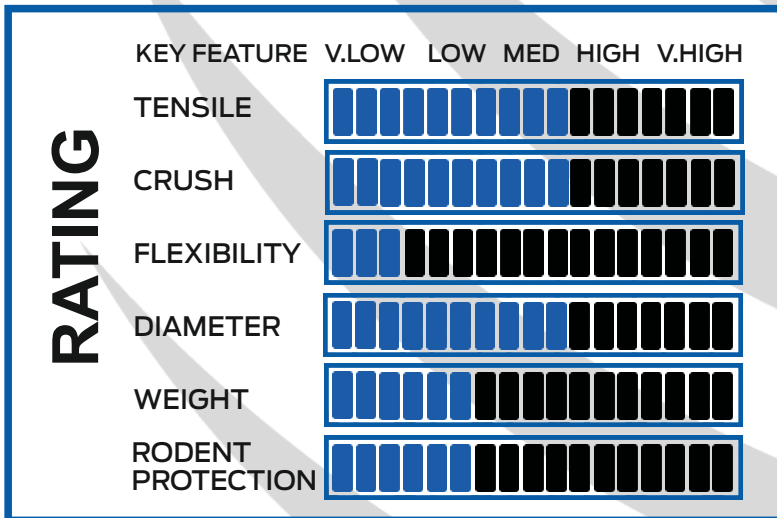

ARMOURED UNITUBE FIG 8

CATV Feeder and Distribution Access Network LAN & FTTX Last Mile

- CUSTOMIZED OPTIONS**
- Single Mode and Multimode Fibres
 - Messenger FRP or Bunch wire or Messenger steel wire
 - Outer Sheath in LDPE/MDPE/LSZH/HDPE /LLDPE
 - Desired Sheath Colour
 - Enhanced Tensile performance

UNITUBE ARMOURED FIG 8

TYPE	FIBRE COUNT	FIBRE/TUBE	DIAMETER (MM)	WEIGHT (KG/KM)	TENSILE STRENGTH (N)		CRUSH	BENDING RADIUS	
					I	O		I	O
1T x 2F	2	2	(7.5 x 15.0) ± 1.0	125.0 ± 15	2500	2000	2000 N/10 CM	15 X D	20 X D
1T x 4F	4	4	(7.5 x 15.0) ± 1.0	125.0 ± 15					
1T x 6F	6	6	(7.5 x 15.0) ± 1.0	125.0 ± 15					
1T x 8F	8	8	(7.5 x 15.0) ± 1.0	125.0 ± 15					
1T x 12F	12	12	(7.5 x 15.0) ± 1.0	125.0 ± 15					
1T x 16F	16	16	(7.5 x 15.0) ± 1.0	125.0 ± 15					
1T x 24F	24	24	(8.0 x 15.5) ± 1.0	130.0 ± 15					