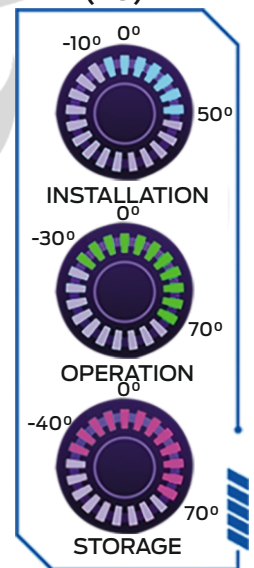

1. **CUSTOMIZED OPTIONS**
2. Single Mode and Multimode Fibres
   - Messenger FRP or Bunch wire or Messenger steel wire
   - Outer Sheath in LDPE/MDPE/LSZH/HDPE /LLDPE
   - Desired Sheath Colour
   - Enhanced Tensile performance

UNITUBE ARMOURED FIG 8

TYPE	FIBRE COUNT	FIBRE/TUBE	DIAMETER (MM)	WEIGHT (KG/KM)	TENSILE STRENGTH (N)		CRUSH	BENDING RADIUS	
					I	O		I	O
1T x 2F	2	2	(7.5 x 15.0) ± 1.0	125.0 ± 15	2500	2000	2000 N/10 CM	15 X D	20 X D
1T x 4F	4	4	(7.5 x 15.0) ± 1.0	125.0 ± 15					
1T x 6F	6	6	(7.5 x 15.0) ± 1.0	125.0 ± 15					
1T x 8F	8	8	(7.5 x 15.0) ± 1.0	125.0 ± 15					
1T x 12F	12	12	(7.5 x 15.0) ± 1.0	125.0 ± 15					
1T x 16F	16	16	(7.5 x 15.0) ± 1.0	125.0 ± 15					
1T x 24F	24	24	(8.0 x 15.5) ± 1.0	130.0 ± 15					

I - INSTALLATION O - OPERATIONAL D - CABLE DIAMETER

TEMPERATURE PERFORMANCE (°C)