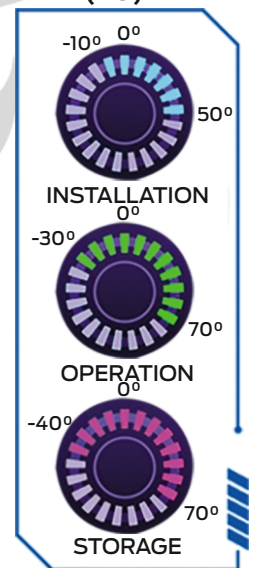

CUSTOMIZED OPTIONS

- Single mode and Multimode Fibres
- Desired Sheath Colour

INDOOR DROP CABLE

TYPE	FIBRE COUNT	FIBRE/TUBE	DIAMETER (MM)	WEIGHT (KG/KM)	TENSILE STRENGTH (N)		CRUSH	BENDING RADIUS	
					I	O		I	O
1T x 2F	2	2	(3.5 x 6.5) ± 0.3	25 ± 5	1200	800	1000 N	20MM	32MM
1T x 4F	4	4	(3.5 x 6.5) ± 0.3	25 ± 5					
1T x 6F	6	6	(3.5 x 6.5) ± 0.3	25 ± 5					
1T x 8F	8	8	(3.5 x 6.5) ± 0.3	25 ± 5					
1T x 12F	12	12	(3.5 x 6.5) ± 0.3	25 ± 5					
2T x 8F	16	8	(3.8 x 8.8) ± 0.3	35 ± 5					
2T x 12F	24	12	(3.8 x 8.8) ± 0.3	35 ± 5					

TEMPERATURE PERFORMANCE (°C)