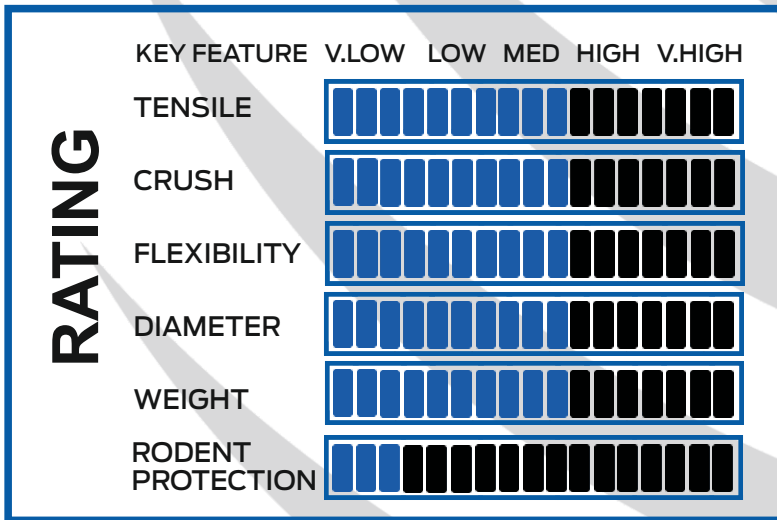

Indoor Distribution    Branching in High Rises    Pig Tails    Patch Cords    LAN & FTTX

### CUSTOMIZED OPTIONS

- Single mode and Multimode Fibres
- Desired Sheath Colour